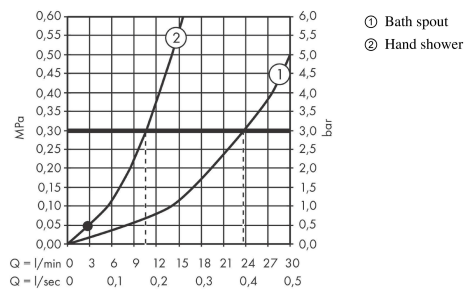

Vivenis
4-hole rim mounted bath mixer with sBox
Surfaces: **Matt Black**   Article Number: **75444670**

Flowchart