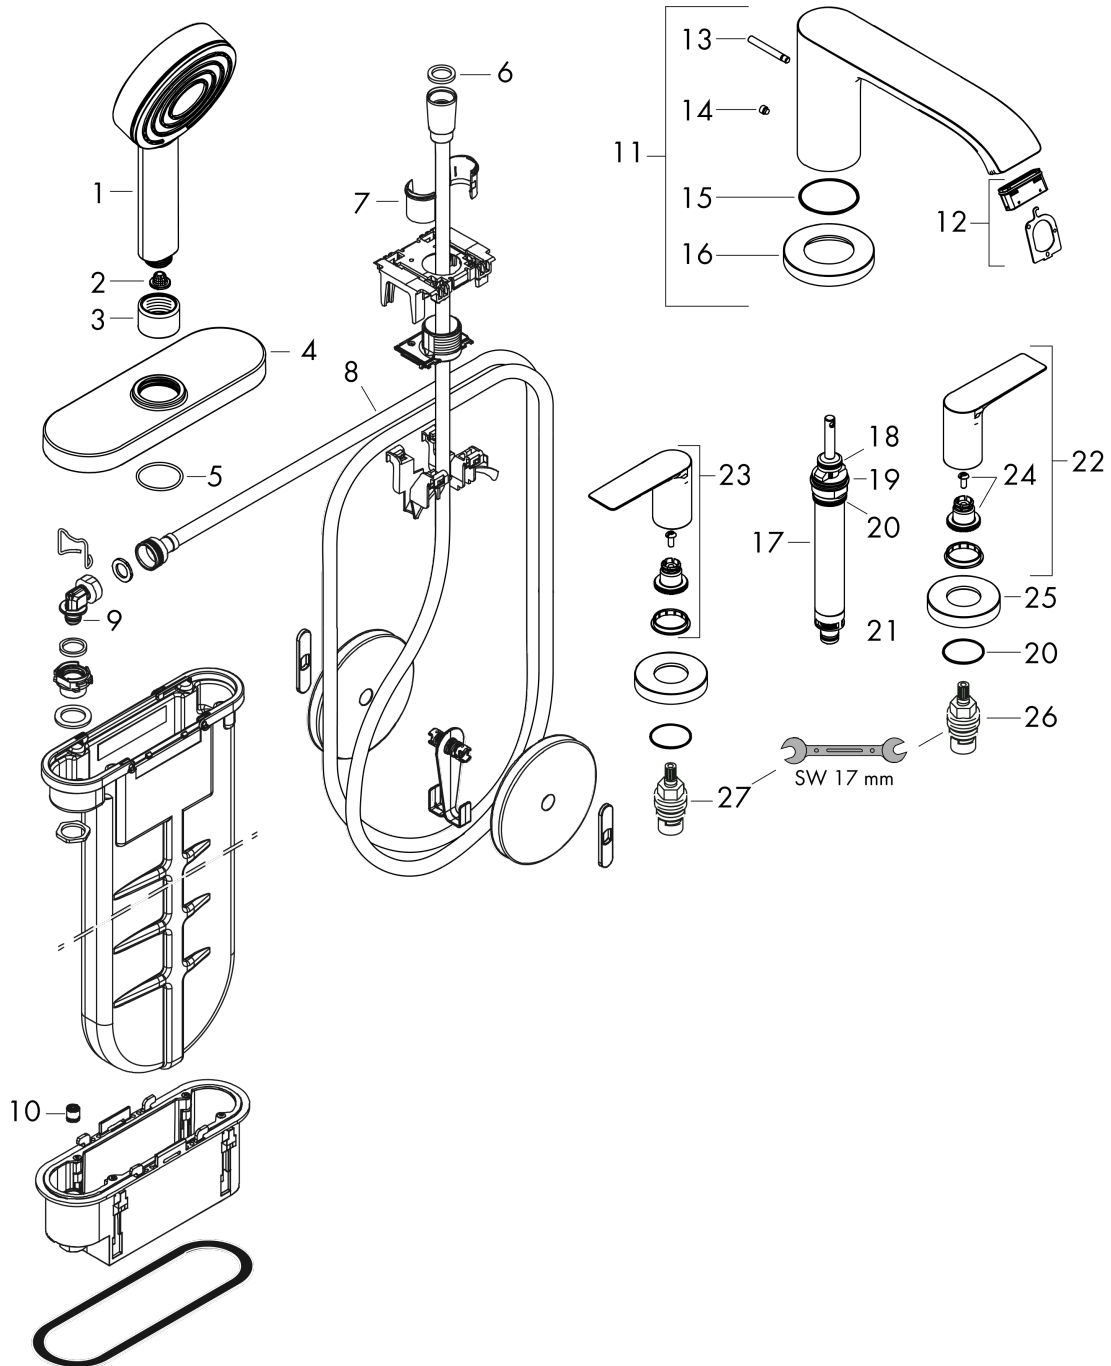

Vivenis

4-hole rim mounted bath mixer with sBox

Surfaces: **Matt Black** Article Number: **75444670**

Exploded Drawing

Year of production: >06/21

Vivenis

4-hole rim mounted bath mixer with sBox

Surfaces: **Matt Black** Article Number: **75444670**

Spare part list

Year of production: >06/21

Pos.	Description	Article Number	Price	PU
1	-	24120670	-	1
2	filter	92672000	-	1
3	nut	97584670	-	1
4	escutcheon	93505670	-	1
5	O-Ring 32x2	98193000	-	1
6	seal	98058000	-	1
7	insert for shower holder	96942000	-	1
8	shower hose	93506000	-	1
9	O-ring 9x2	98119000	-	1
10	non return valve DW 10	96456000	-	1
11	spout cpl.	94312670	-	1
12	aerator cpl.	93916000	-	1
13	diverter knob	98707670	-	1
14	hollow set screw M6x6	97660000	-	1
15	O-ring 41x1,5	98168000	-	1
16	escutcheon for spout	93978670	-	1
17	selector assy	93589000	-	1
18	O-Ring 14x2,5	98189000	-	1
19	O-Ring 23x2,5	98183000	-	1
20	O-Ring 22x2	98185000	-	1
21	O-ring 9x2,5	98217000	-	1
22	handle for cold water	94311670	-	1
23	handle for hot water	94310670	-	1
24	handle fixing set	94184000	-	1
25	escutcheon for handle	93976670	-	1
26	shut off unit left closing	94008000	-	1
27	shut off unit right closing	94009000	-	1