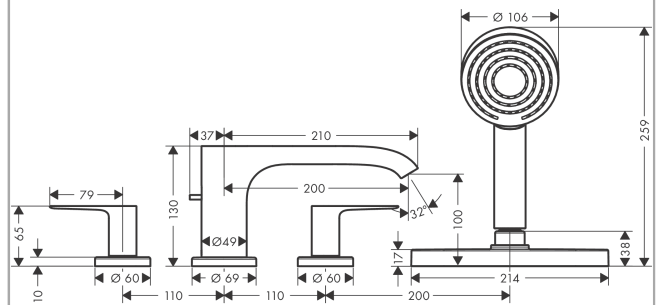

Vivenis

4-hole rim mounted bath mixer with sBox

Surfaces: **Matt Black** Article Number: **75444670**

Description

product features

- consists of: 4-hole rim mounted bath mixer, hand shower, shower holder, shower hose, hose box
- 2 functions
- connection type: basic set
- spray type mixer: WaterfallStream
- spray type hand shower: PowderRain
- maximum pull-out length of hand shower: 1.45 m
- sBox for quiet, smooth and protected hose guidance
- maximum flow rate at 3 bar: 23,9 l/min
- flow rate for bath spout at 3 bar: 23,9 l/min
- flow rate of hand shower at 3 bar: 10,5 l/min
- min. operating pressure: 1 bar
- max. operating pressure: 10 bar
- ceramic valves hot/ cold 90°
- non-return valve
- connection dimension: DN15

Technology

Design awards

reddot winner 2021

Product image

Scale drawing

Vivenis
4-hole rim mounted bath mixer with sBox
 Surfaces: **Matt Black** Article Number: **75444670**

Flowchart

Vivenis

Spare part list

Year of production: >06/21

Pos.	Description	Article Number	Price	PU
1	-	24120670	-	1
2	filter	92672000	-	1
3	nut	97584670	-	1
4	escutcheon	93505670	-	1
5	O-Ring 32x2	98193000	-	1
6	seal	98058000	-	1
7	insert for shower holder	96942000	-	1
8	shower hose	93506000	-	1
9	O-ring 9x2	98119000	-	1
10	non return valve DW 10	96456000	-	1
11	spout cpl.	94312670	-	1
12	aerator cpl.	93916000	-	1
13	diverter knob	98707670	-	1
14	hollow set screw M6x6	97660000	-	1
15	O-ring 41x1,5	98168000	-	1
16	escutcheon for spout	93978670	-	1
17	selector assy	93589000	-	1
18	O-Ring 14x2,5	98189000	-	1
19	O-Ring 23x2,5	98183000	-	1
20	O-Ring 22x2	98185000	-	1
21	O-ring 9x2,5	98217000	-	1
22	handle for cold water	94311670	-	1
23	handle for hot water	94310670	-	1
24	handle fixing set	94184000	-	1
25	escutcheon for handle	93976670	-	1
26	shut off unit left closing	94008000	-	1
27	shut off unit right closing	94009000	-	1